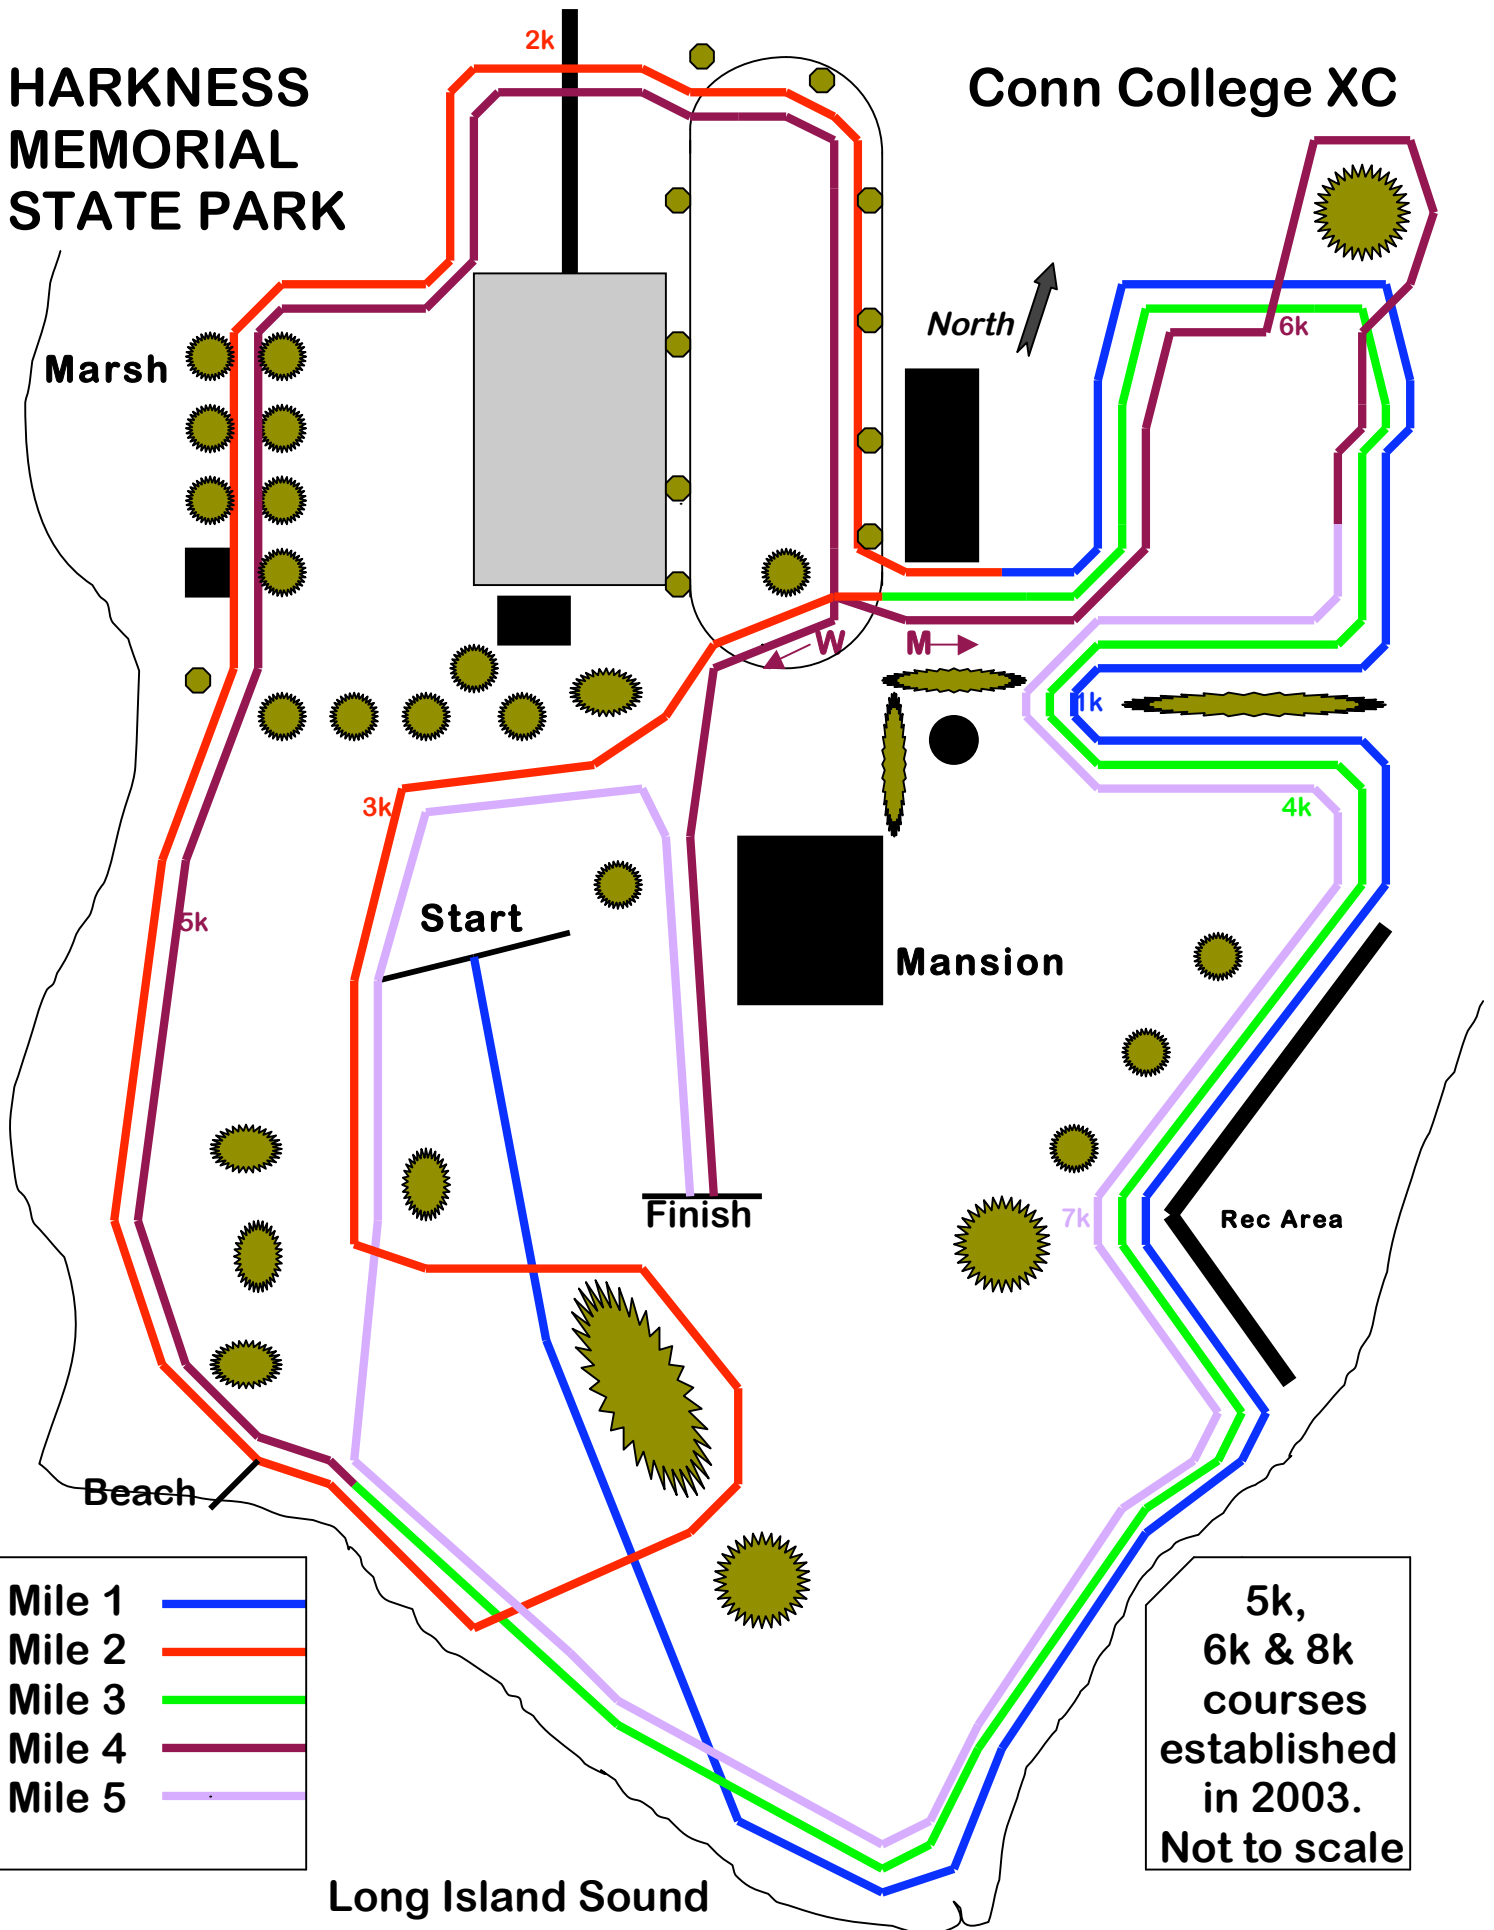

# HARKNESS MEMORIAL STATE PARK

# Conn College XC

- Mile 1 —
- Mile 2 —
- Mile 3 —
- Mile 4 —
- Mile 5 —

5k,  
6k & 8k  
courses  
established  
in 2003.  
Not to scale

Long Island Sound