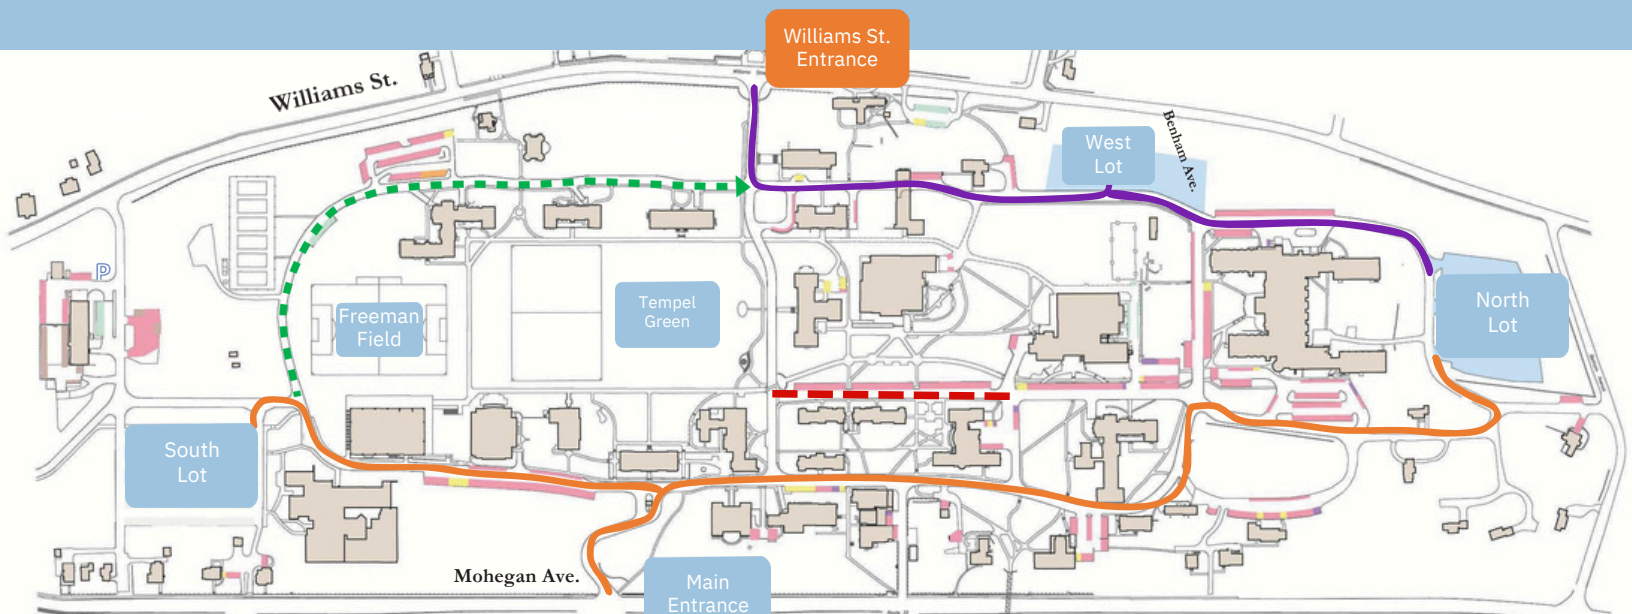

## Parking and Traffic Information

Parking for Fall Weekend will be available in North Lot, West Lot, and South Lot. Our [Campus Map](#) shows their locations.

- The Admissions Parking Lot at Horizon House will only be available for guests registered for a campus tour. In addition, it will also be used as additional handicap accessible parking. If you or a family member have special needs, please stop at the Gatehouse upon entering campus and you will be directed to the appropriate location.
- No parking is permitted on West Road on Friday and Saturday. Vehicles left in this area will be towed.
- The South Lot is recommended for parking on Saturday if you are attending the soccer games or Camel Fan Zone.
- Below is a campus map indicating one way traffic between South Lot and the Admission Horizon Lot. Please be aware traffic patterns may change throughout the weekend on campus.
- Cro Boulevard is now closed for traffic from the corner of Tempel Green to Smith House.

- One Way Traffic
- Main Entrance to South and North Lot
- Road Closed
- Williams Entrance to West and North Lot